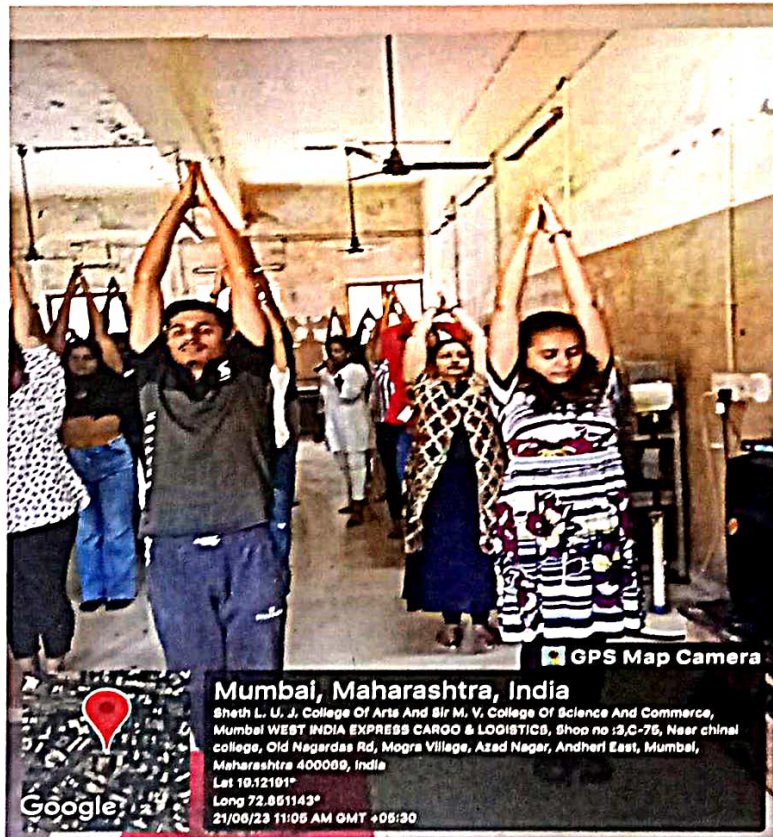

Laxmi Charitable Trust's
Sheth L.U.J. College of Arts & Sir M.V. College of Science & Commerce
Dr. S. Radhakrishnan Marg, Andheri (East), Mumbai 400 069.

GROUND FLOOR CULTURAL / YOGA ROOM -008