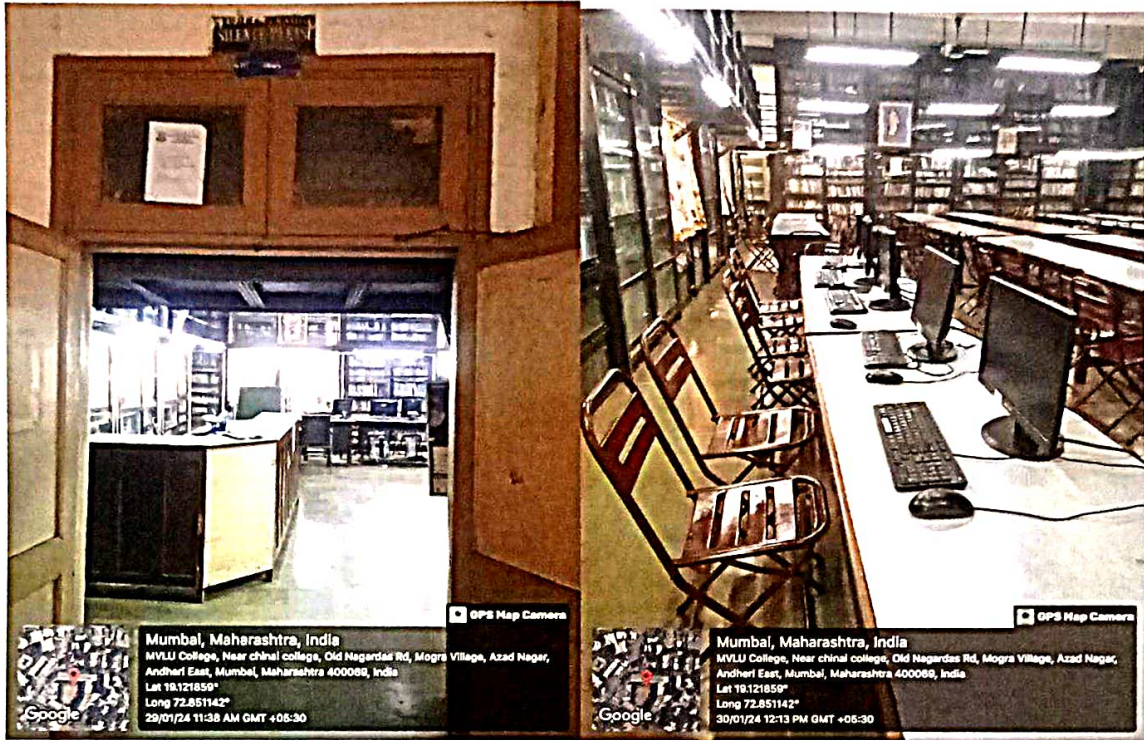

Laxmi Charitable Trust's
Sheth L.U.J. College of Arts & Sir M.V. College of Science & Commerce
Dr. S. Radhakrishnan Marg, Andheri (East), Mumbai 400 069.

GROUND FLOOR LIBRARY -G 17