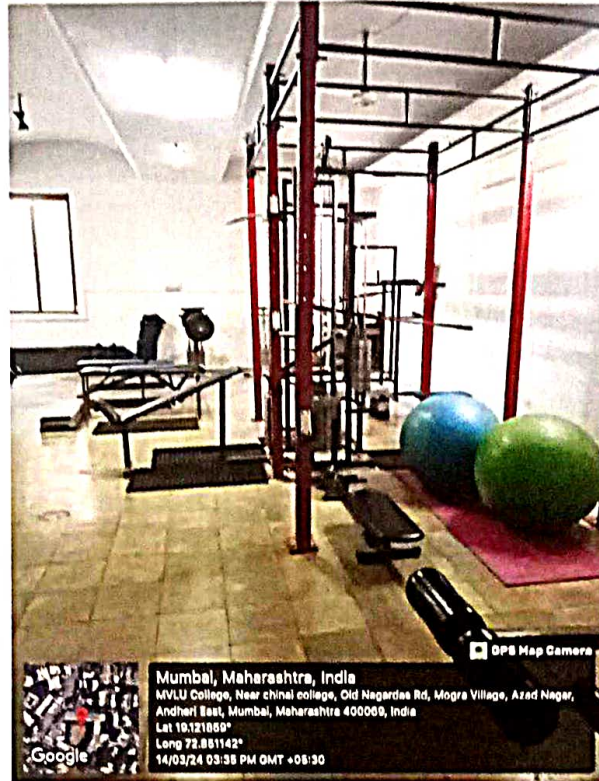

Laxmi Charitable Trust's
Sheth L.U.J. College of Arts & Sir M.V. College of Science & Commerce
Dr. S. Radhakrishnan Marg, Andheri (East), Mumbai 400 069.

GROUND FLOOR – GYMNASIUM