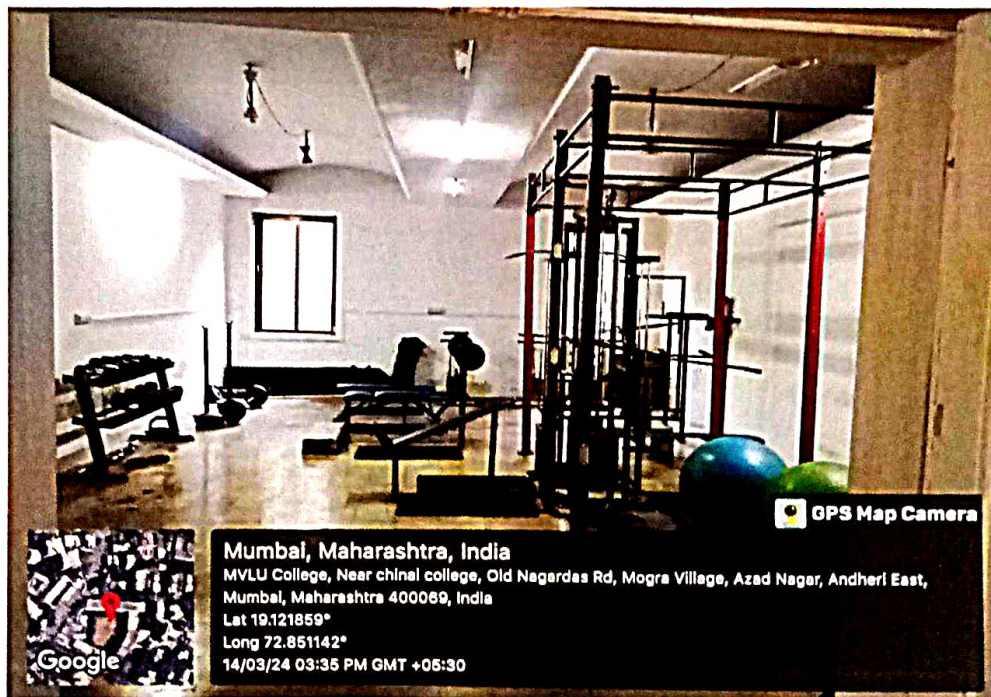

Laxmi Charitable Trust's
Sheth L.U.J. College of Arts & Sir M.V. College of Science & Commerce
Dr. S. Radhakrishnan Marg, Andheri (East), Mumbai 400 069.

GROUND FLOOR – GYMNASIUM